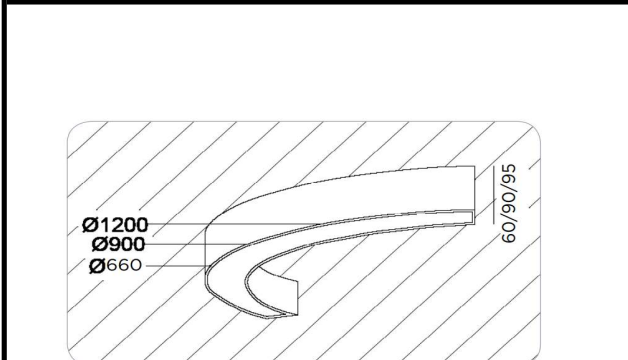

Sovitron Interior Pvt.Ltd.

Model Name	ARC Surface / DLACARCDSD-35
Description	Architectural Light

Technical description	Image
-----------------------	-------

Dimension	L=Customised H=60/90/95mm
Frame	Aluminium
Color Tempertaure	5700K
Power	35W
Total Luminous Flux	2800 lm
Efficacy	80 lm/W
IP rating	50
Color Rendering	≥80
Mounting	Surface
Optics	White Opal Diffuser
Dimming	NON-Dimmable
Operating Voltage	220-240 VAC
Standard Lifetime	L70 minimum at 50,000 burning hours

Dimension diagram

Custom dimension, coating and installation available upon request

Remarks:-

Address: Plot #7 Saroorpur-Nangla Industrial Area,Ballabgarh-Sohna Road,Faridabad-121005
Email: info@sovitron.com